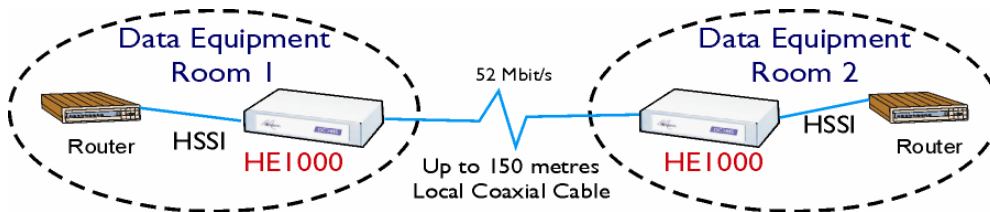

## Product Overview: HE1000 HSSI Interface Extender

---

### HE1000 - HSSI Interface Extender

*Or*

**How to extend a HSSI connection to  
150metres (from 10 metres) and  
ease your equipment co-location  
problems**

*or*

**how to connect HSSI routers to an  
ASI interface and save money**

## Overview – What's the problem with the HSSI interface?

The HSSI (High Speed Serial Interface) is limited in its operation to around 10 metres. This distance limitation can give problems in equipment rooms where space is generally at a premium. As well as the logistics issue of different manufacturers' or types of equipment being co-located the problem is compounded by the fact that HSSI products have to be within 10 metres.