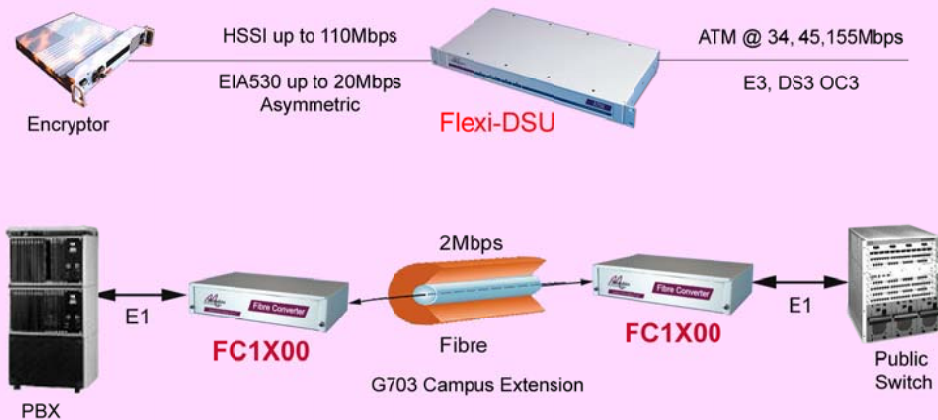

Metrodata Fibre Solutions

Fibre Fanout

Fibre Conversion

Convergence in Campus Networking

Fibre Modems

Cost-effective leased line provisioning using Fibre. e.g. BT LES155 155Mbps LAN Extension Service