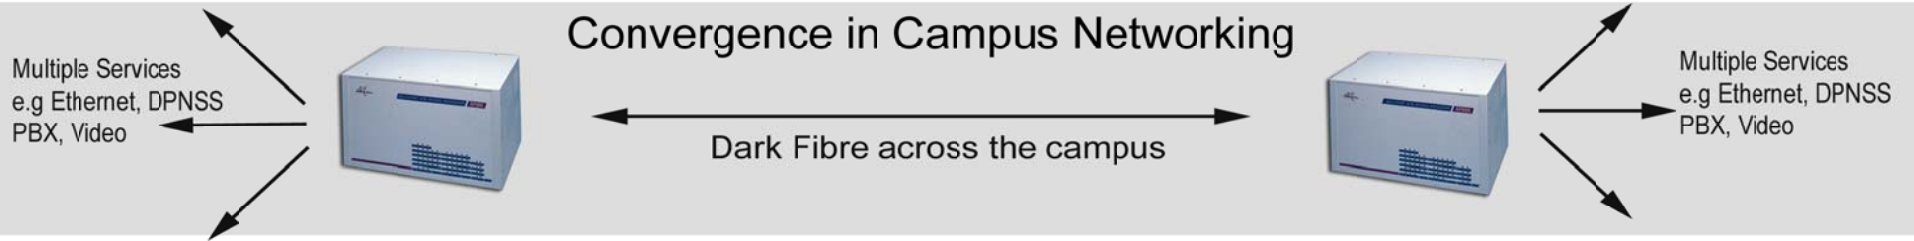

Metrodata Fibre Solutions

Fibre Fanout

Fibre Conversion

Convergence in Campus Networking

Fibre Modems

Cost-effective leased line provisioning using Fibre. e.g. BT LES155 155Mbps LAN Extension Service