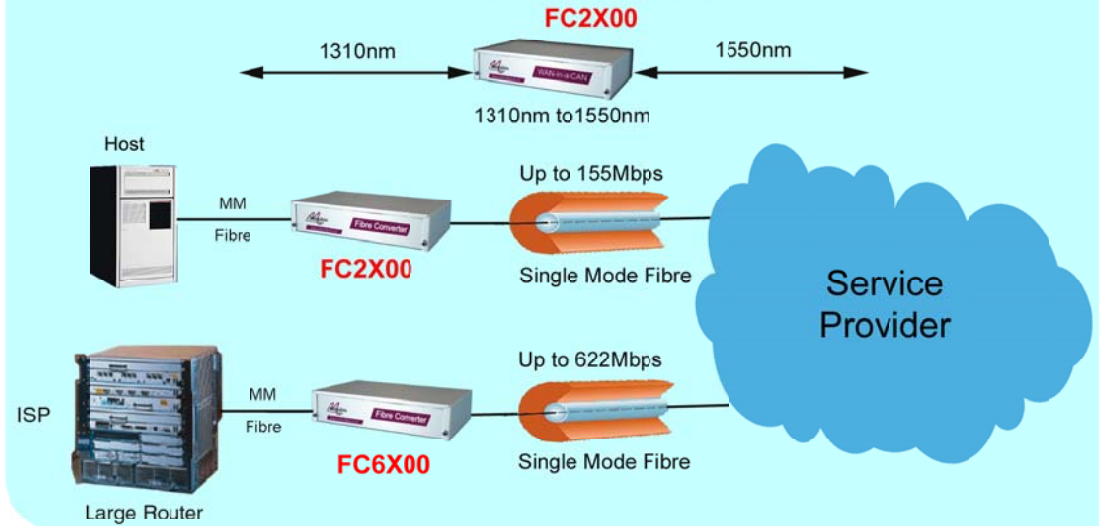

Metrodata Fibre Solutions

Fibre Fanout

Fibre Conversion

Convergence in Campus Networking

Fibre Modems

Cost-effective leased line provisioning using Fibre. e.g. BT LES155 155Mbps LAN Extension Service